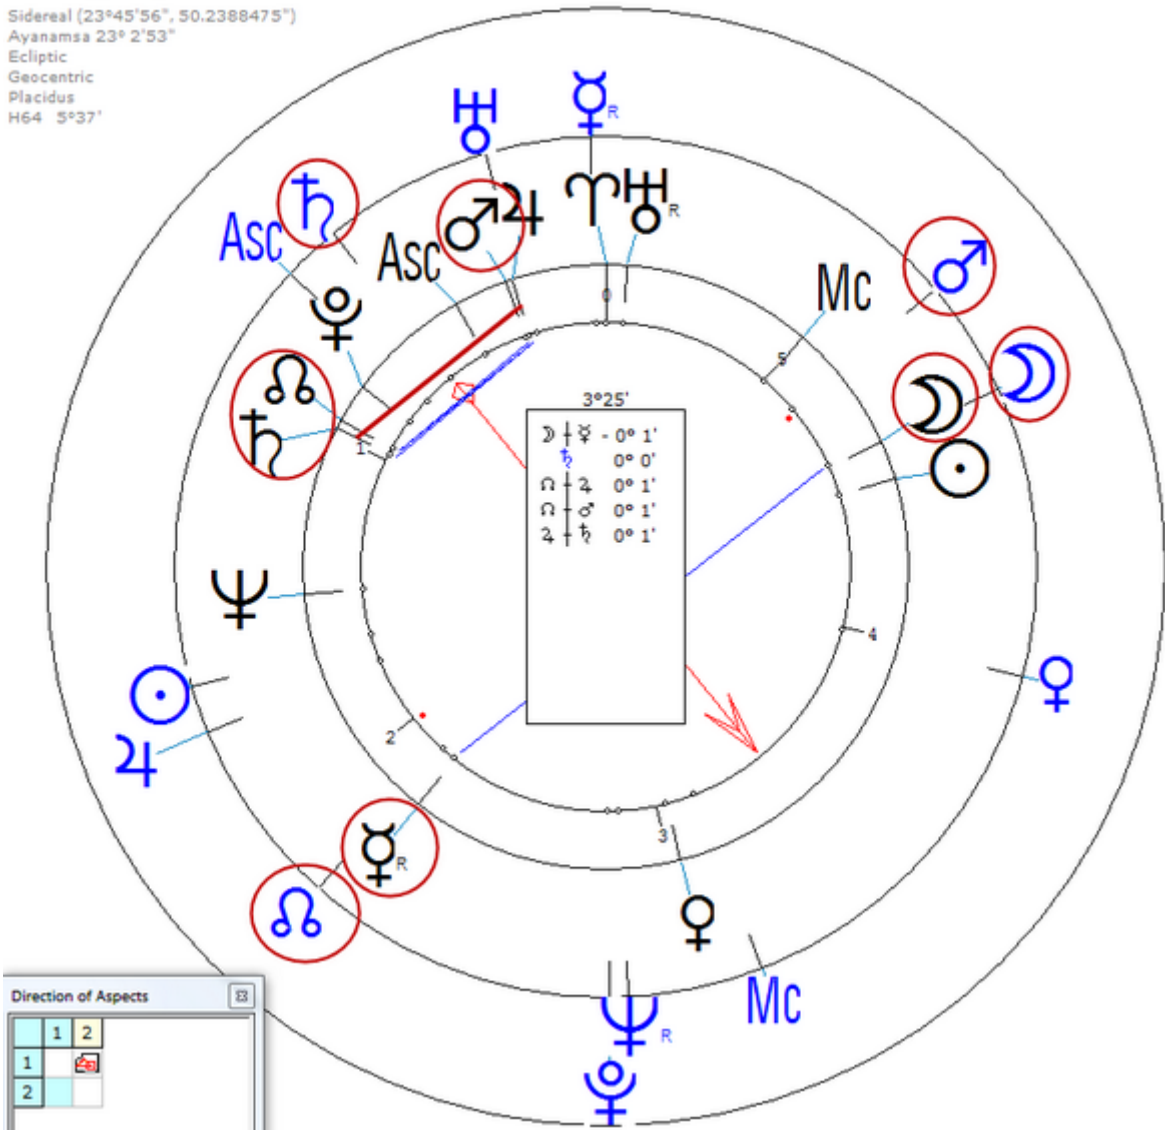

Farley, John

20 October 1948 at 18:52 (= 6:52 PM)Sioux City, Iowa, 42n30, 96w24
American psychologist.

<https://www.astro.com/astro-databank/Farley,_John>

Reported missing by his estranged wife on 9/24/1989. He was found hanging from a tree some 150 ft. from his rural home on 10/24/1989 about 3:05 PM, his death determined to be a suicide, probably on the day that he was first missing.

Lunar Return for 9/24/1989 (Harmonic 64)

Lunar ♃/♁ = Lunar ♂ = Lunar ♃ = ♂_n/♃_n = ♃_n/♀_n

Farley, John

20 October 1948 Wed 18:52 (GMT-6) 42n30 96w24
Sioux City, Iowa, USA

Sidereal (23°45'56", 50.2388475")
Ayanamsa 23° 2'53"
Ecliptic
Geocentric
Placidus
H64 5°37'